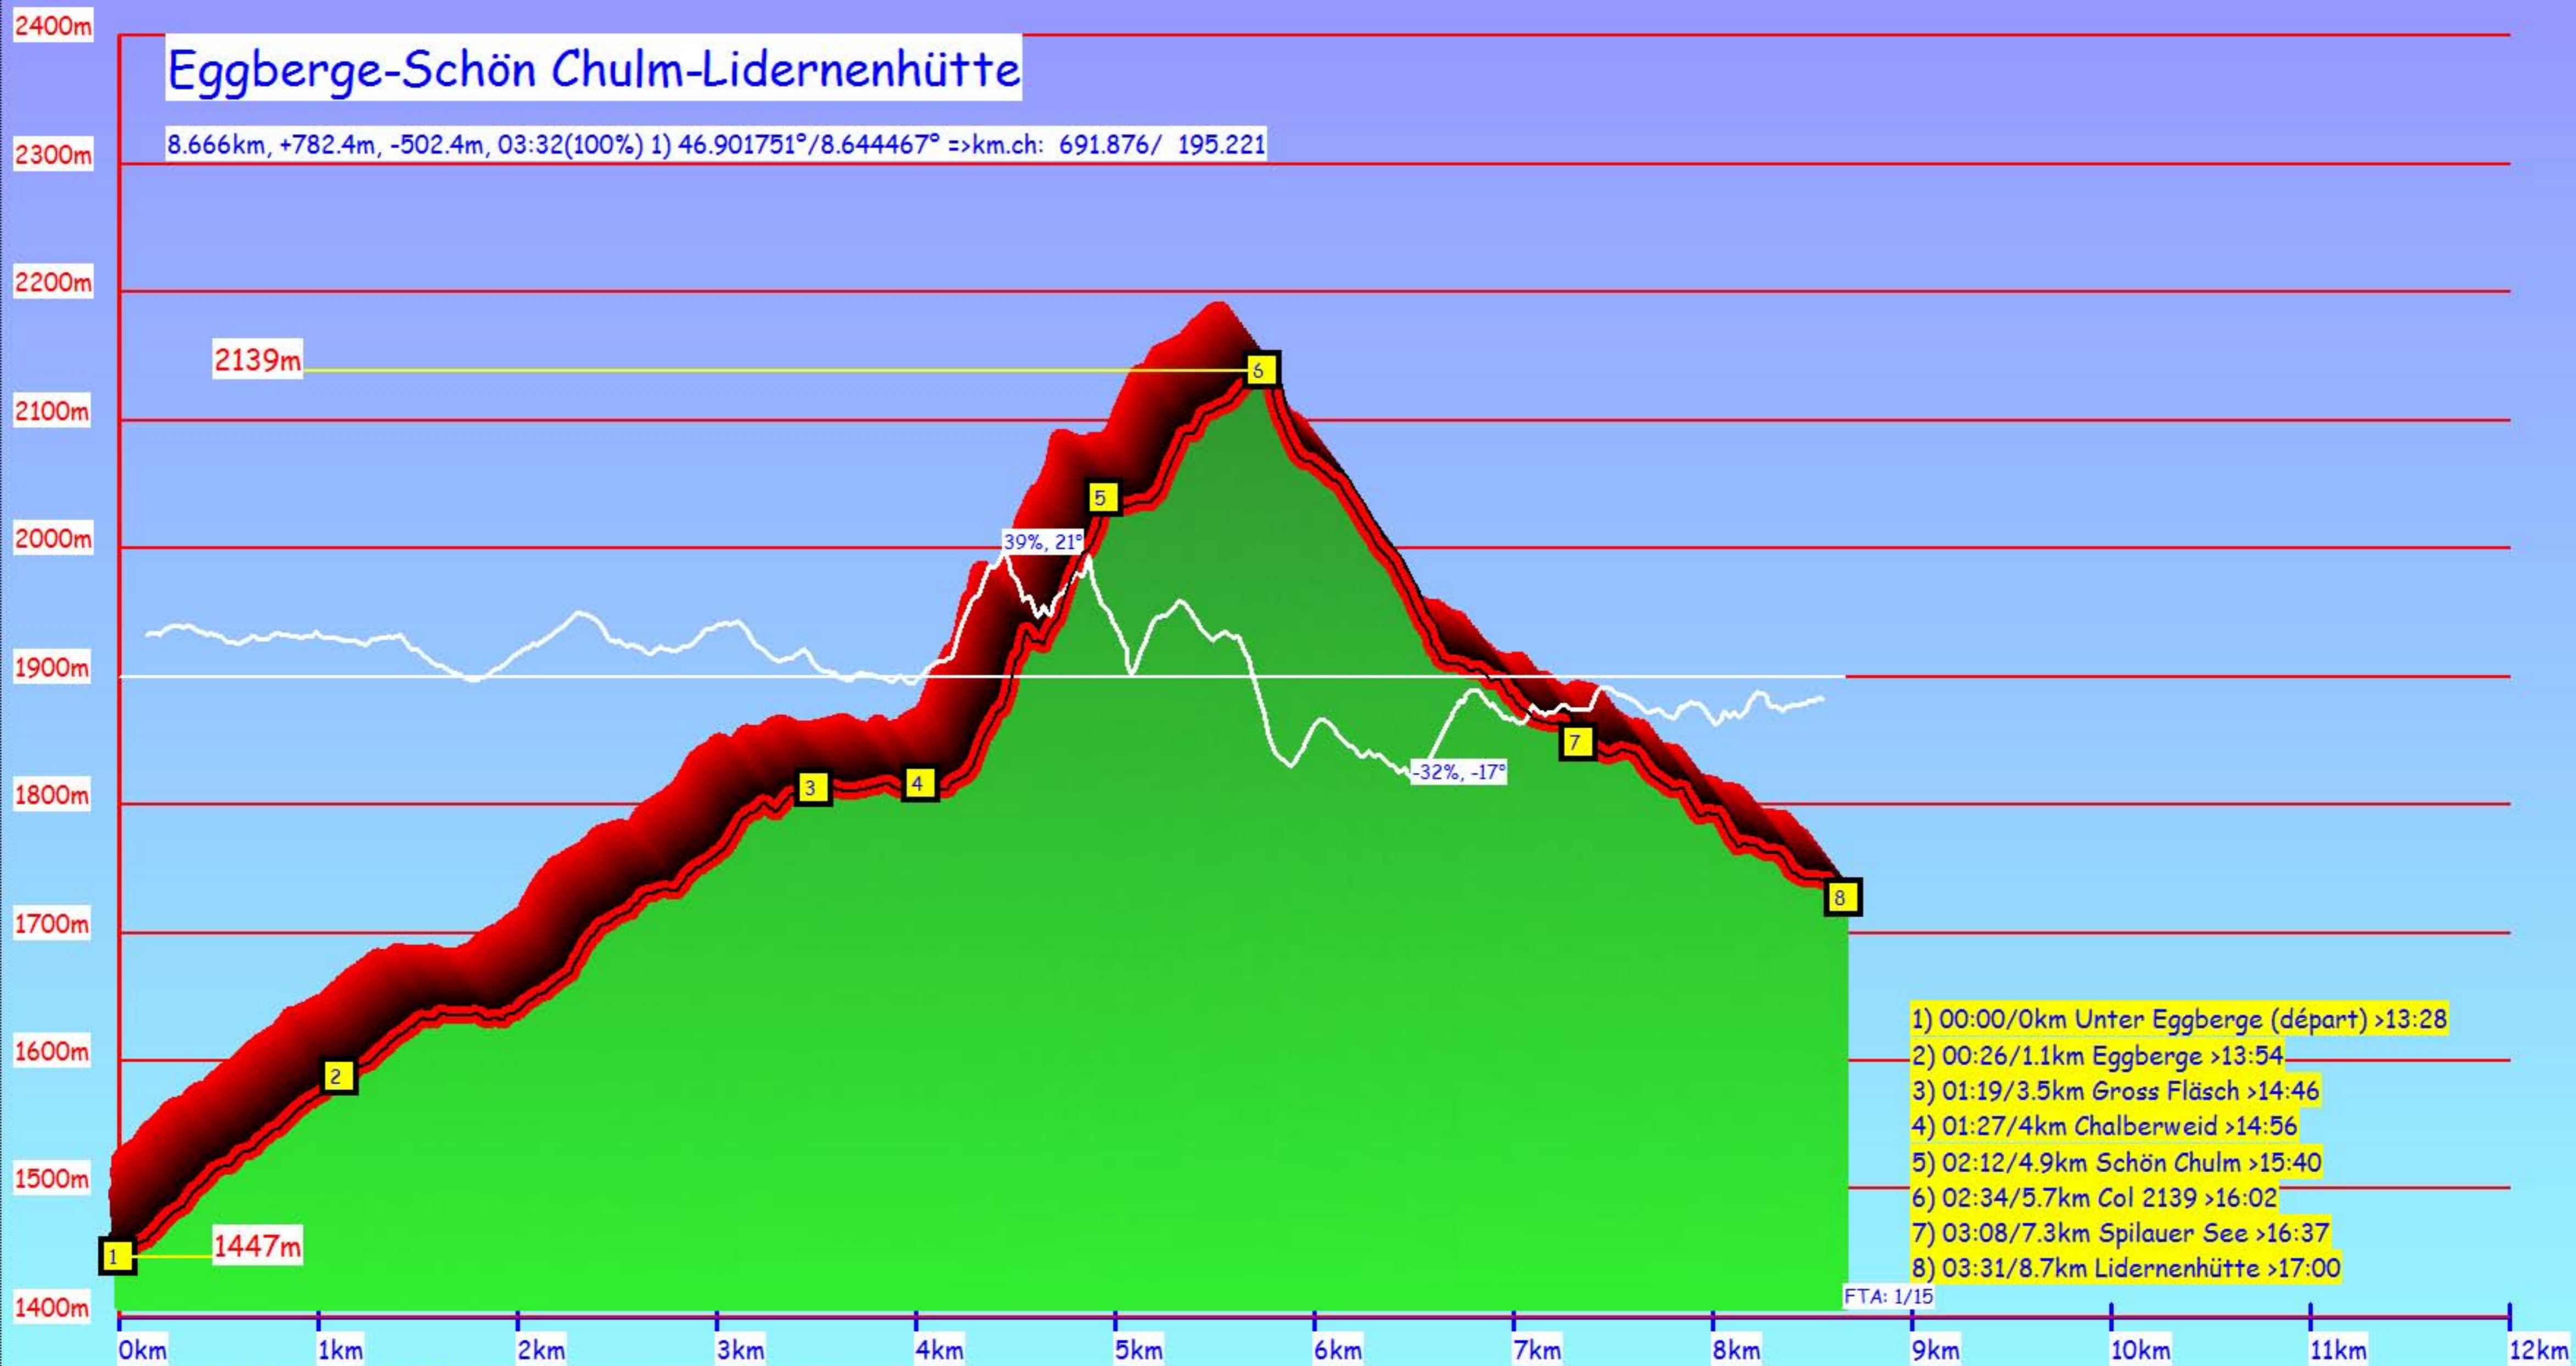

Eggberge-Schön Chulm-Lidernenhütte

8.666km, +782.4m, -502.4m, 03:32(100%) 1) 46.901751°/8.644467° =>km.ch: 691.876/ 195.221

Lidernenhütte-Stoos

11.648km, +437.2m, -891.2m, 03:39(100%) 1) 46.935024°/8.692653° =>km.ch: 695.488/ 198.977