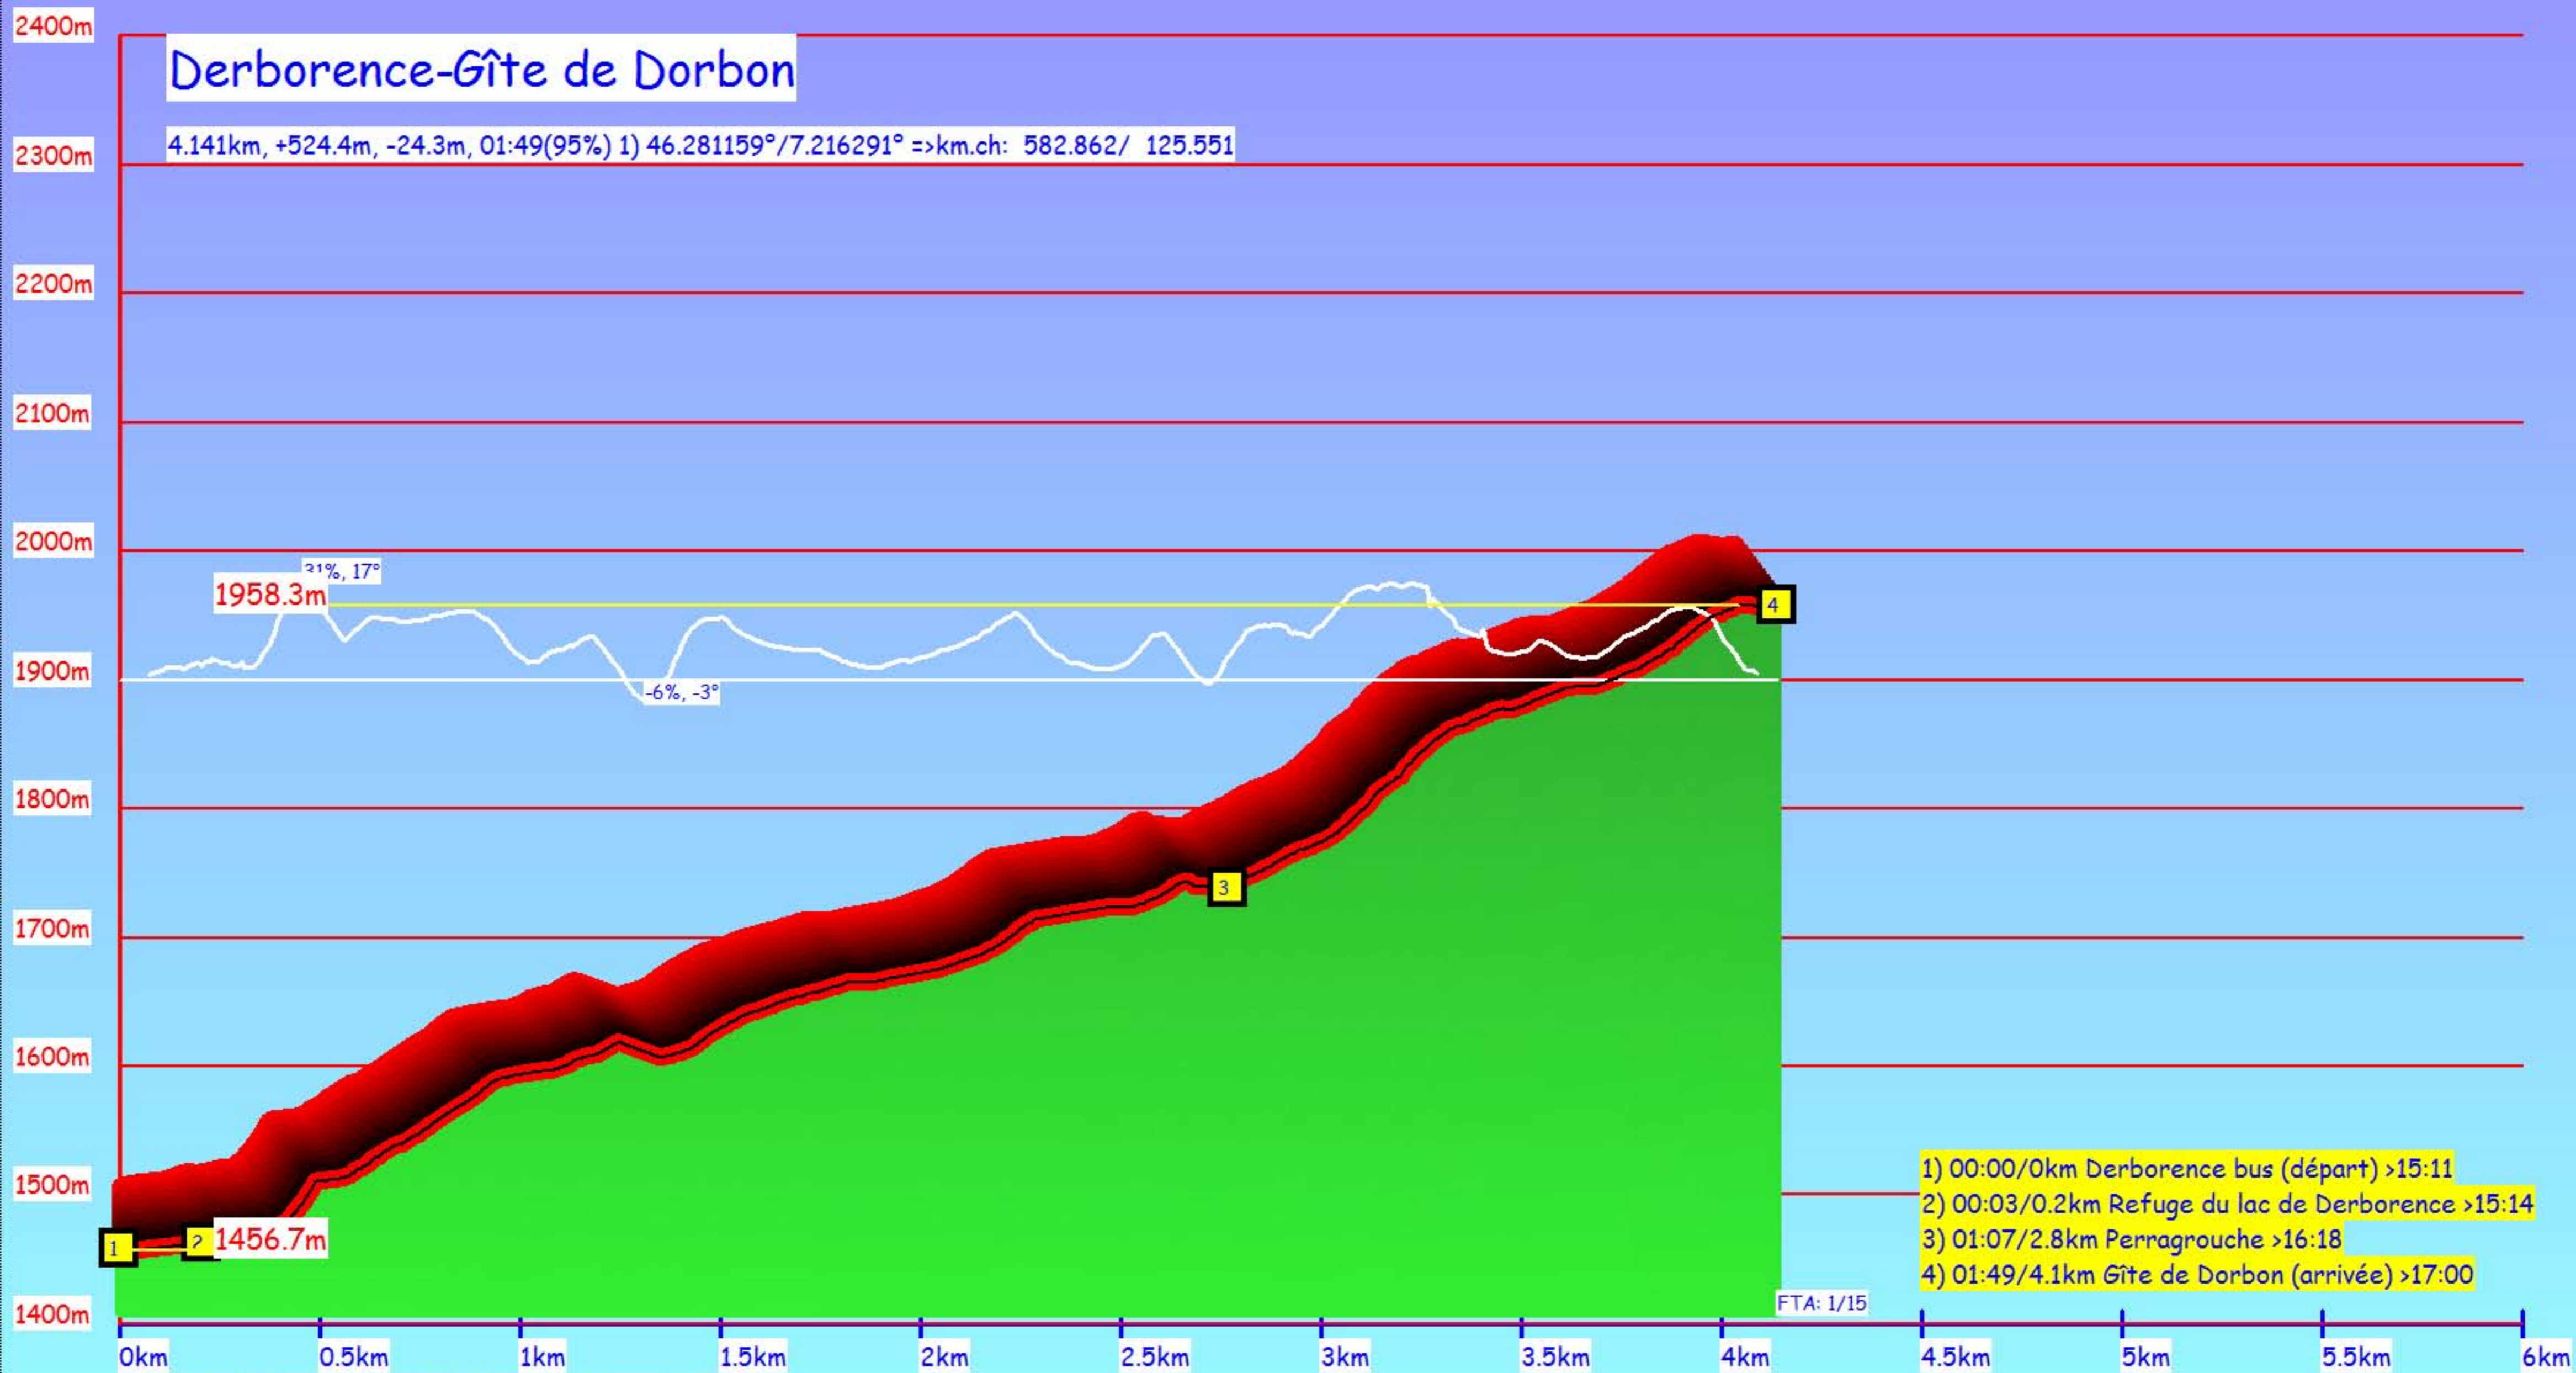

Derborence-Gîte de Dorbon

4.141km, +524.4m, -24.3m, 01:49(95%) 1) 46.281159°/7.216291° =>km.ch: 582.862/ 125.551

Gîte de Dorbon-Derborence-Pas_de_Cheville-Solalex

11.428km, +597.7m, -1092.5m, 04:18(95%) 1) 46.259029°/7.190405° =>km.ch: 580.859/ 123.097

Derborence-Pas de Cheville-Solalex

7.535km, +578.5m, -577.2m, 03:07(95%) 1) 46.279716°/7.214689° =>km.ch: 582.738/ 125.391