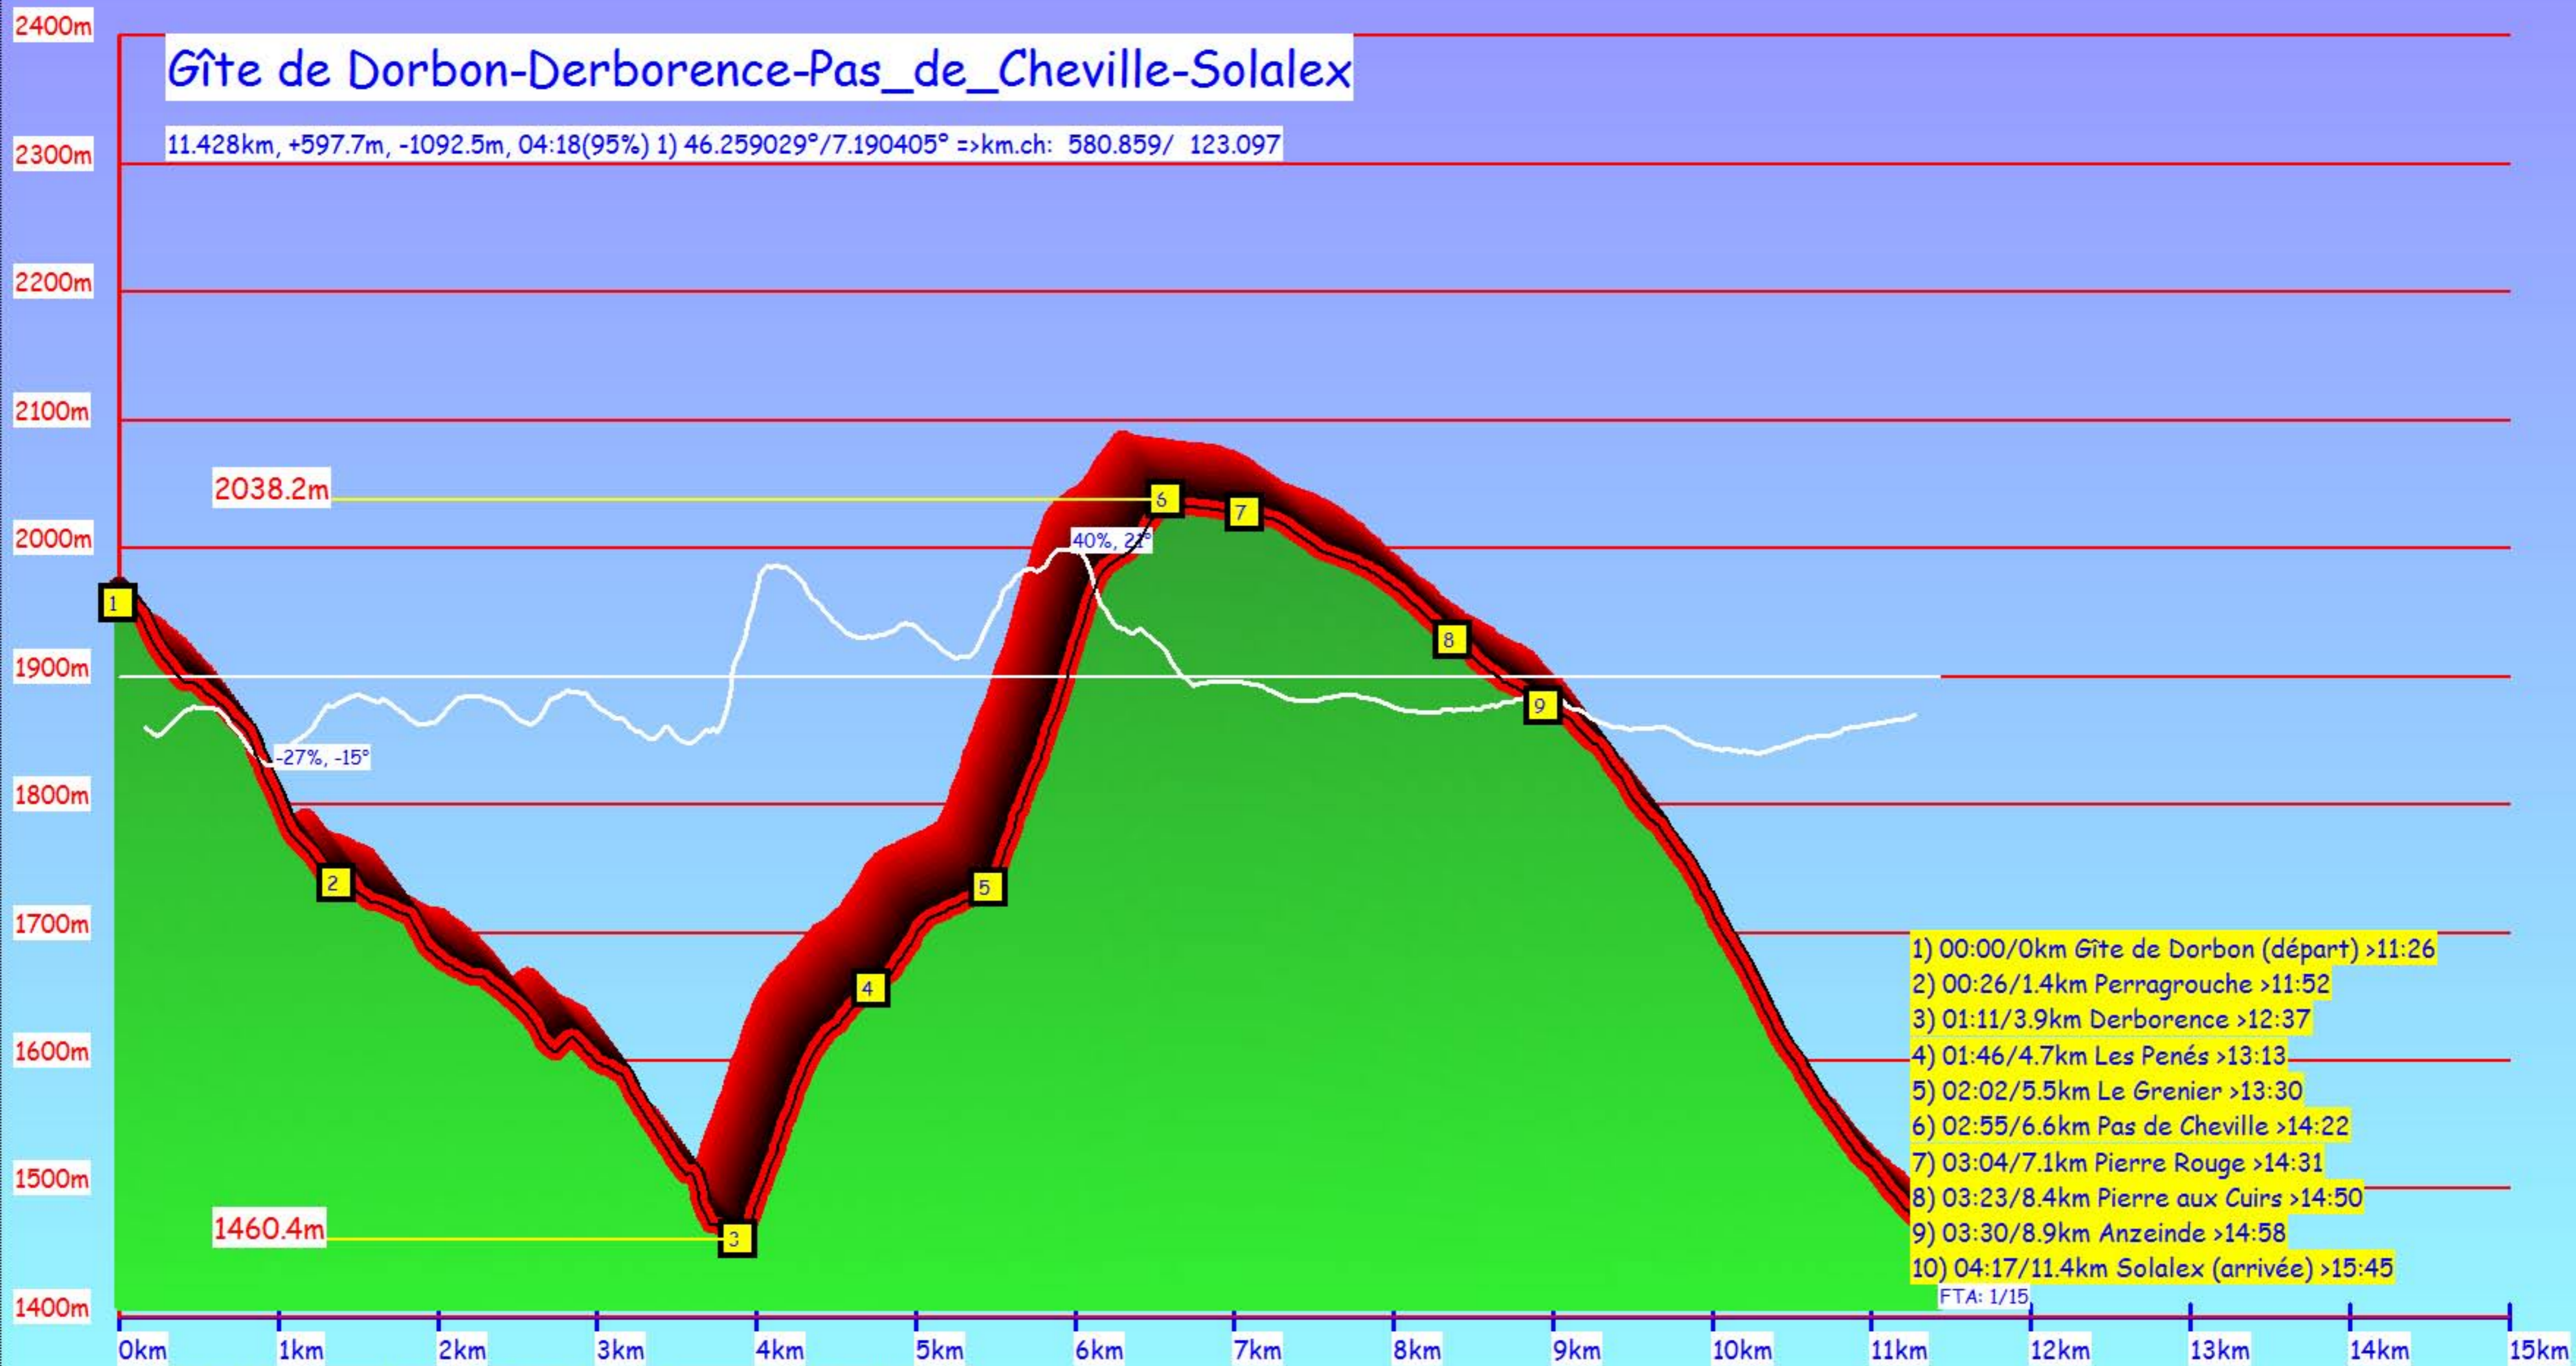

Derborence-Gîte de Dorbon

4.141km, +524.4m, -24.3m, 01:49(95%) 1) 46.281159°/7.216291° =>km.ch: 582.862/ 125.551

Gîte de Dorbon-Derborence-Pas_de_Cheville-Solalex

11.428km, +597.7m, -1092.5m, 04:18(95%) 1) 46.259029°/7.190405° =>km.ch: 580.859/ 123.097

Derborence-Pas de Cheville-Solalex

7.535km, +578.5m, -577.2m, 03:07(95%) 1) 46.279716°/7.214689° =>km.ch: 582.738/ 125.391